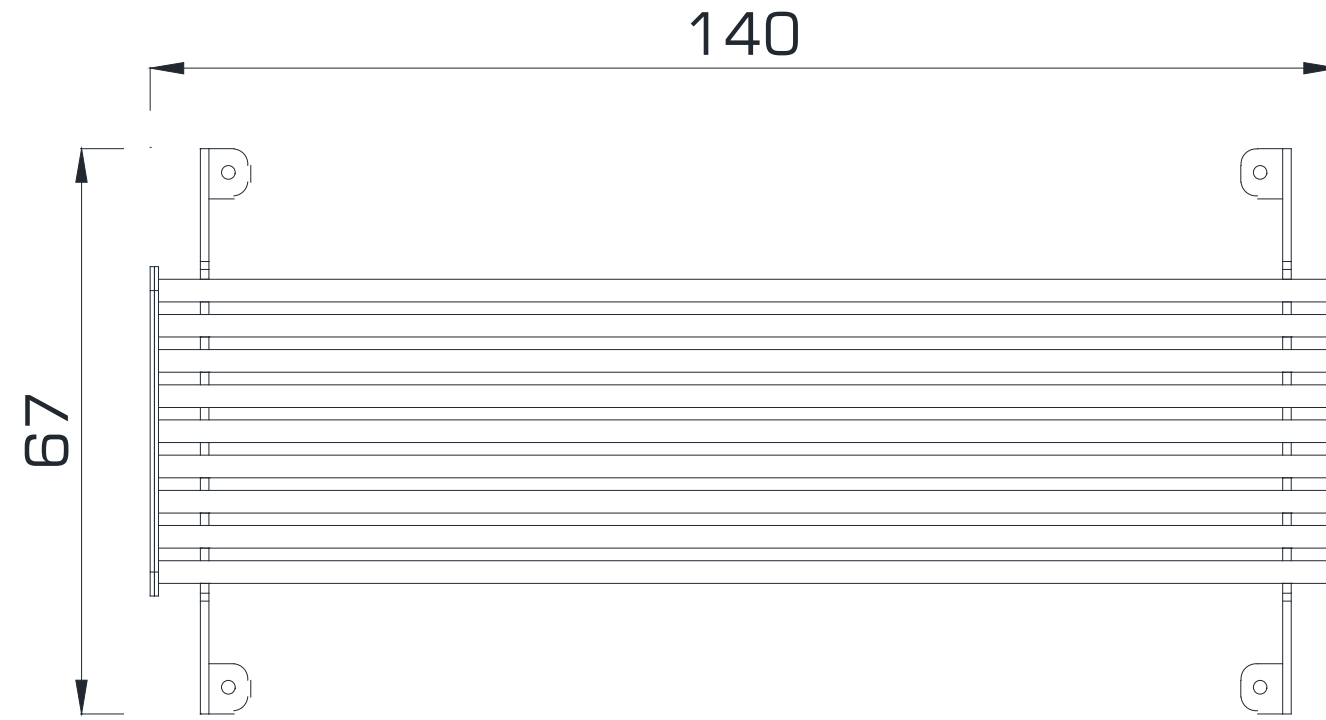

MODERNO URBAN EQUIPMENT / **PIET SERIES**
CUS 202

ÜST GÖRÜNÜŞ / **TOP VIEW**